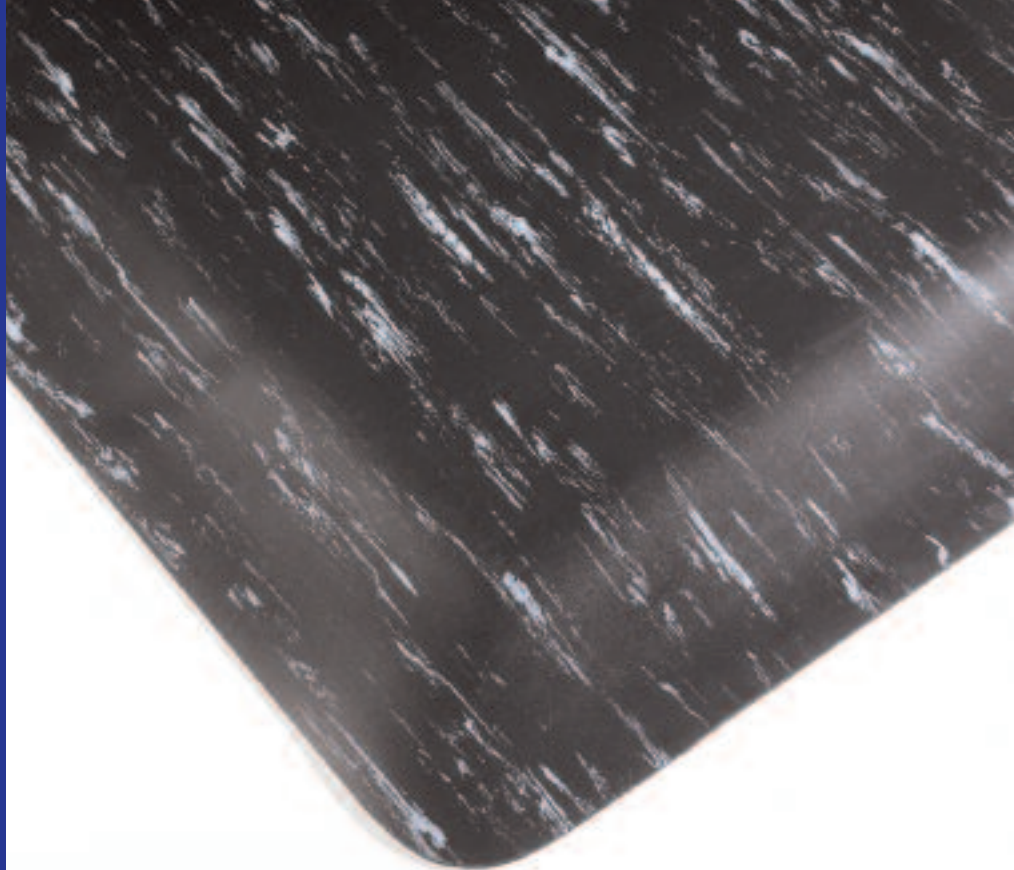

COMFORT MAT

ANTI-FATIGUE

REDUCES
STRESS AND FATIGUE

IMPROVES
PRODUCTIVITY

WEAR RESISTANT
RUBBER OR VINYL
SURFACE

EASILY
MAINTAINED

LIMITED
5-YEAR WARRANTY

COMFORT MAT

An industry breakthrough, Comfort Mat is one of the biggest things to happen to anti-fatigue flooring in years. Constructed for proper leg and back support, Comfort Mat actually induces natural flexing of the muscles to reduce the strain on feet, legs and lower back that causes fatigue and reduces productivity. But as easy as it is on your feet, Comfort Mat is very tough to wear out. Comfort mat has a wear-resistant surface with soft impact-absorbing foam backing. The quick recovery resilient foam backing provides one-half inch of comfort and protection. Available in either durable rubber or vinyl, Comfort Mat offers years of matting performance. Beveled edges help mat lay flat for added comfort and safety.

COMFORT MAT

MATERIAL

Rubber or vinyl with foam backing

PROPERTIES

Mats have soft, smooth vinyl or rubber surfaces that are permanently fused to a foam base for comfort.

SURFACE HEIGHT	1/8"
BACKING HEIGHT	3/8"
TOTAL HEIGHT	1/2"